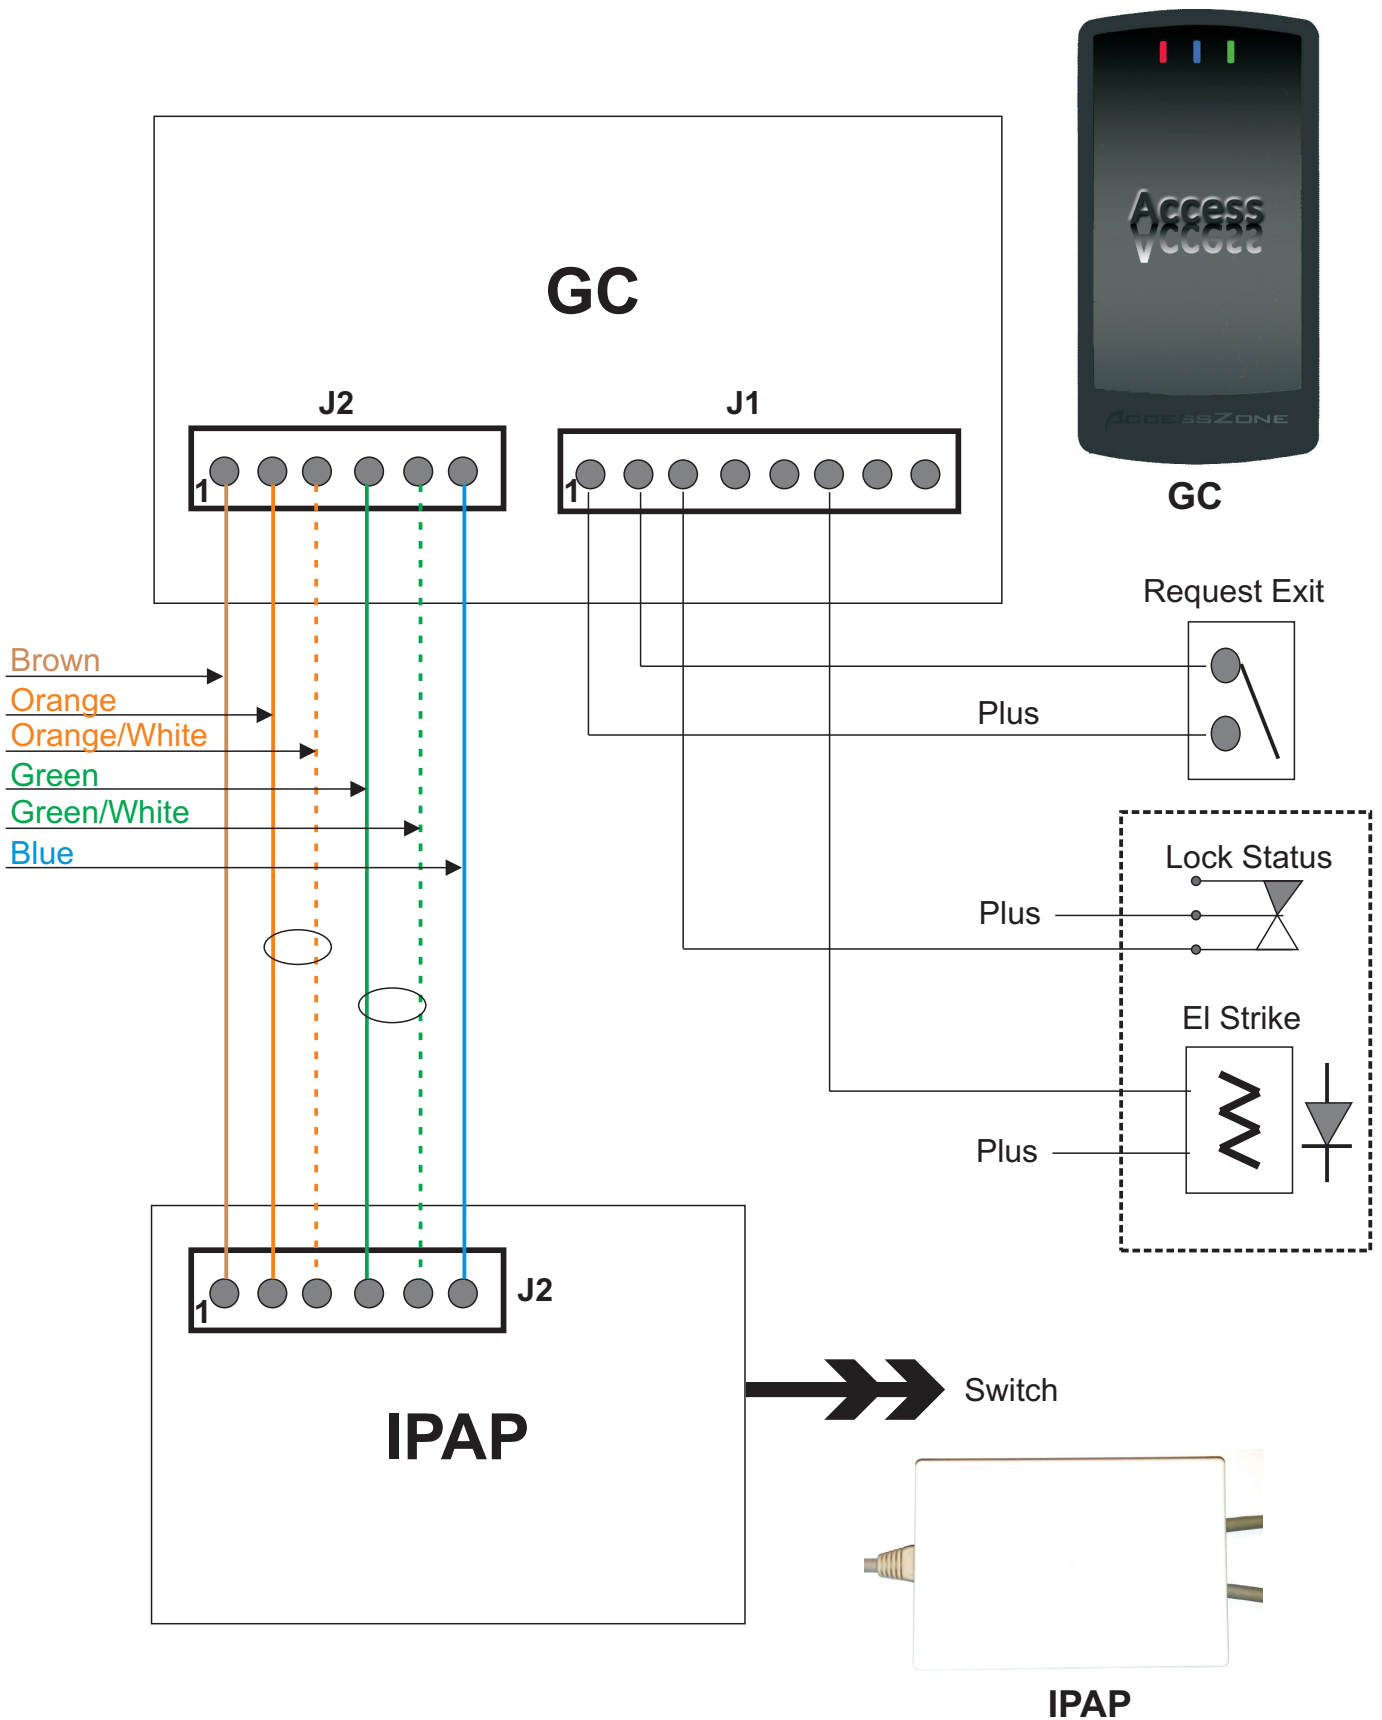

Explanations:

○ Twisted pair

Change					
Date					

AccessZone IPAP and GC topology - Wiring
Copyright © 2012 All rights reserved

DATE	20121026	SIGN.	FJR / MVC

MVC-Data
MVC-Data ApS
Skalhuse 5
9240 Nibe
Tlf.: 25128402

TEGN. NR. IPAP and GC wiring.cdr