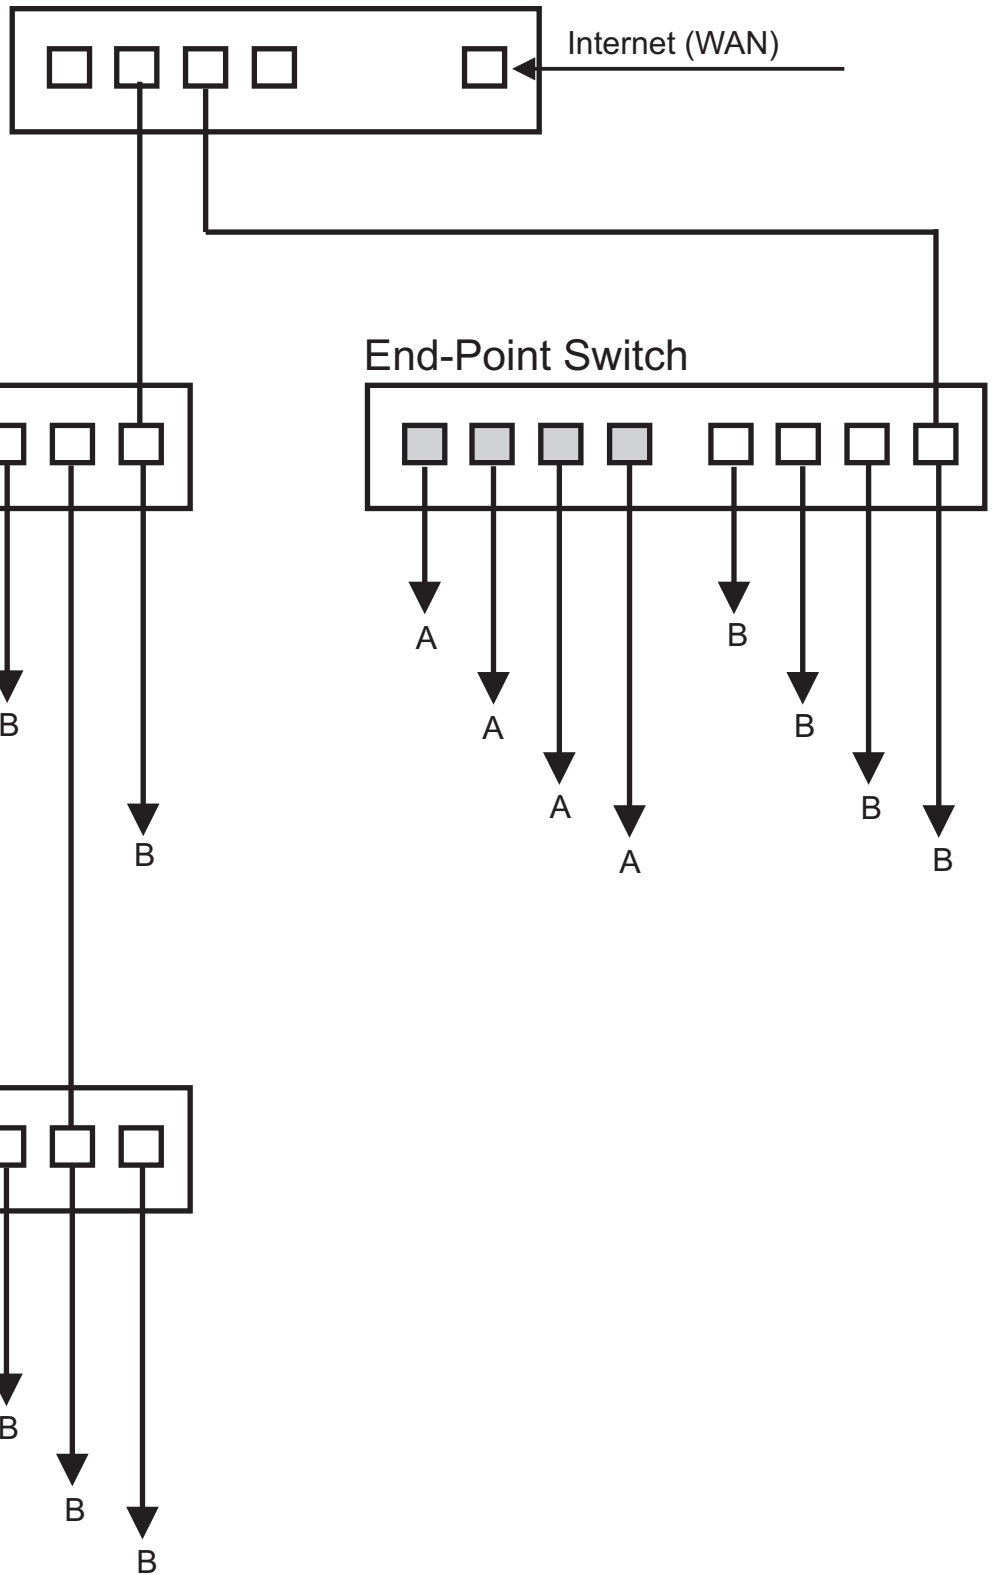

# Router

### Explanations:

- LAN PoE
- A = IPAP
- B = Next Switch

Change					
Date					

**AccessZone IPAP and GC topology - Switch**  
Copyright © 2012 All rights reserved

DATE	20121026	SIGN.	FJR / MVC
------	----------	-------	-----------