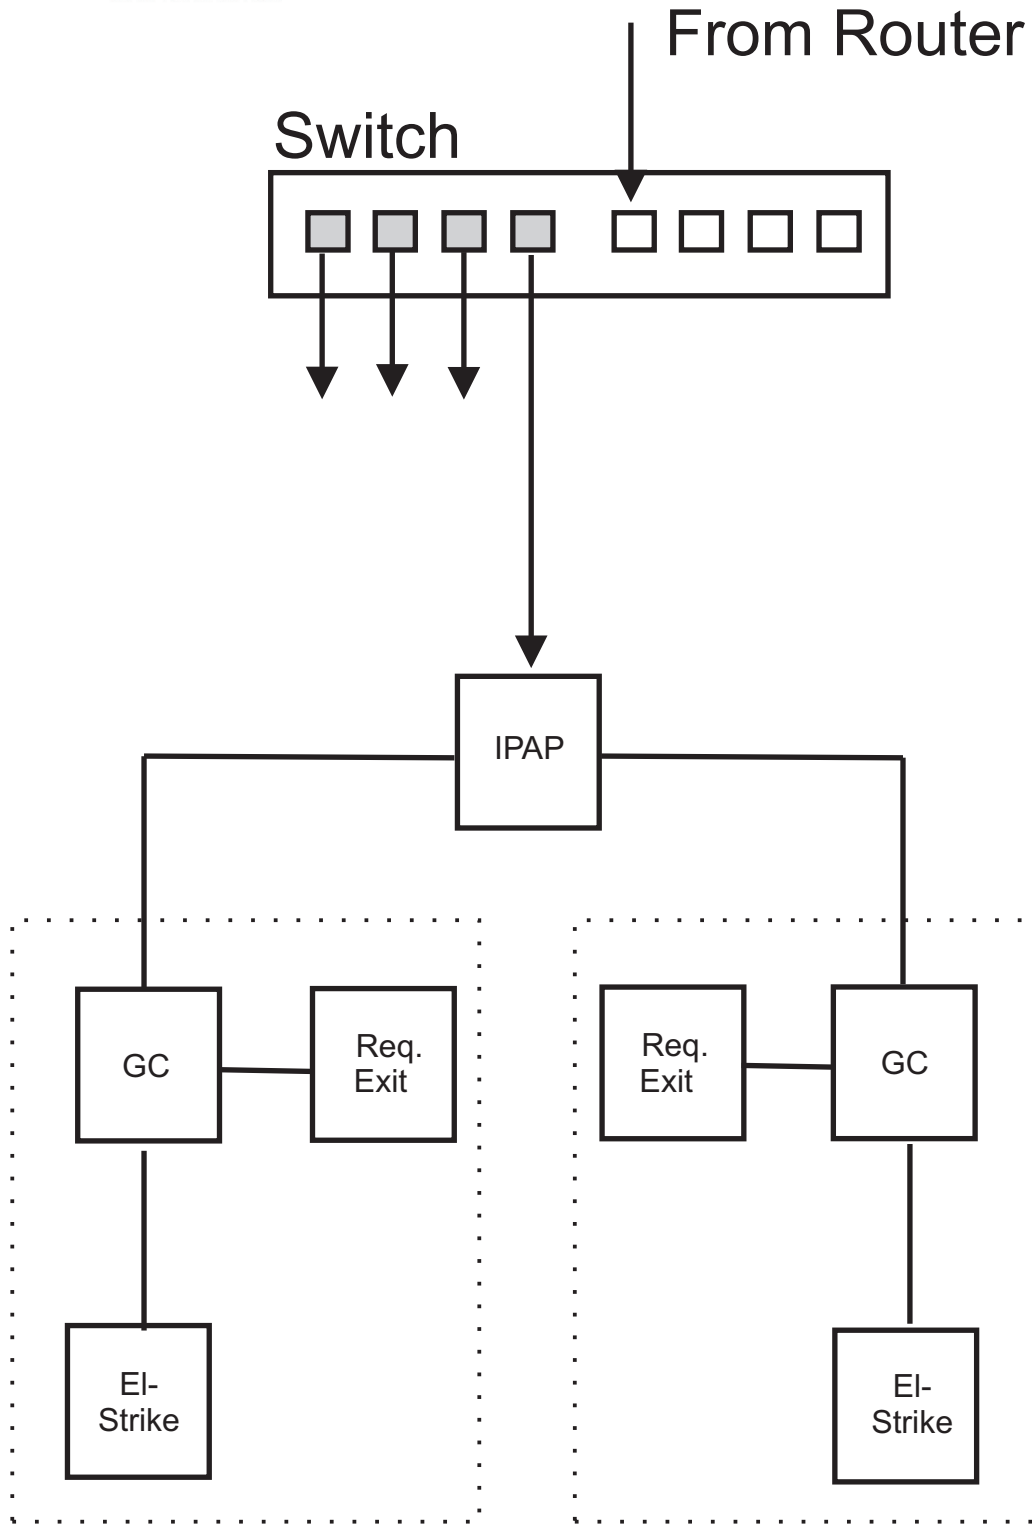

Explanations:

■ LAN PoE

Change					
Date					

AccessZone IPAP and GC topology
Copyright © 2012 All rights reserved

MVC-Data
MVC-Data ApS
Skalhuse 5
9240 Nibe
Tlf.: 25128402

DATE	20121026	SIGN.	FJR / MVC

TEGN. NR. IPAP and GC wiring.cdr