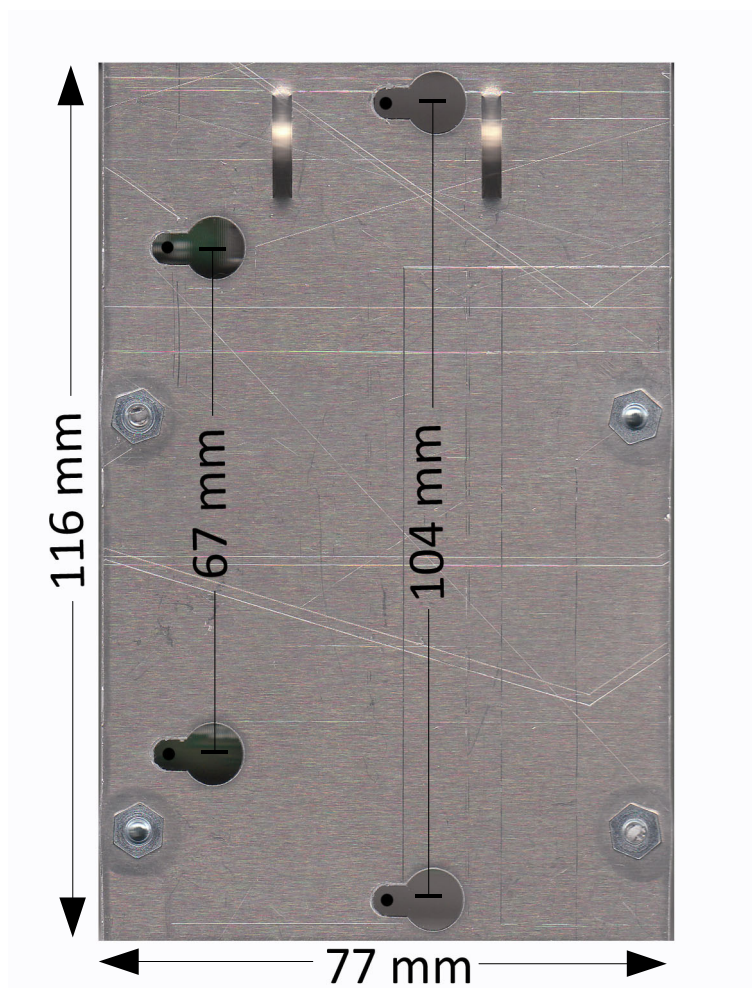

# Bore / Drilling template

For: IP530 Series

## The New Generation of Wireless Access Control Systems

Må ikke udprintes med sideskalering / Do not print with page scaling